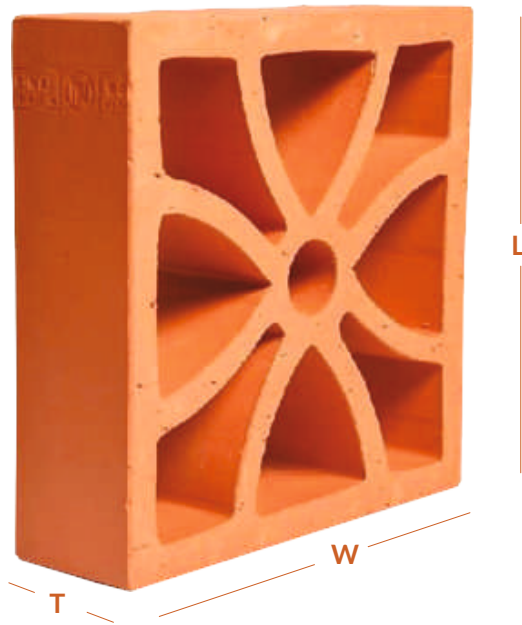

## Flower Jali

Code  
JC-3

### Specifications

Length	Width	Thickness
200 mm	200 mm	60 mm

Clay Jali has gained fame in international and domestic market because of its elegance. It is used for good air ventilation, but formwork is not essential. It is used for fences composed of walls and gardens.